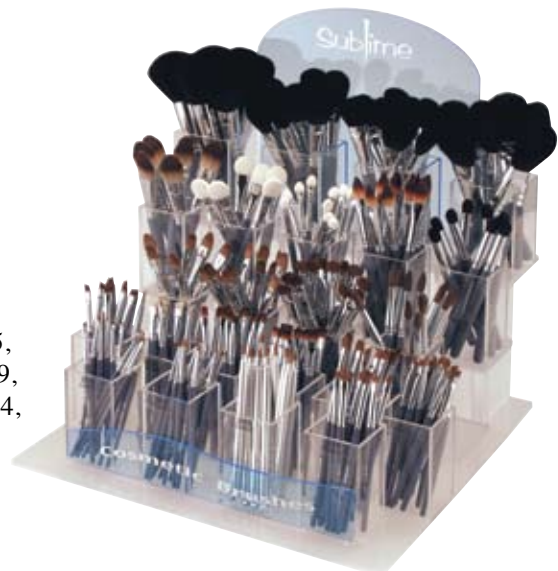

Applicator Refills come 3 to a pack in a protective vinyl storage piece.

2519-50

Display holds 50 individual packettes of three applicators

6"W x 5"D x 6"H

2500XL Display

Sublime Brush Display with 6 ea. of 2501, 2502, 2505, 2506, 2508; 9 ea. 2503, 2504, 2510; 12 ea. 2507, 2509, 2511, 2512, 2513, 2514, 2515, 2516, 2517, 2518, 2524, 2525, 2526, 2527, 2528.

23 styles. Total 237 pieces.

14"W x 14"D x 14 1/2"H

1900 Ultra Make-up Brushes

BRANDON
COSMETICS

Matte Green Handle

1916B Fan Synthetic

1915B Foundation Synthetic

1914B Mini
Applicator
Sponge